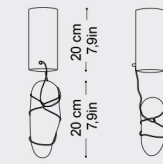

LIGHT SOURCES

1x E27 Par30S Spot Led Max: 20W